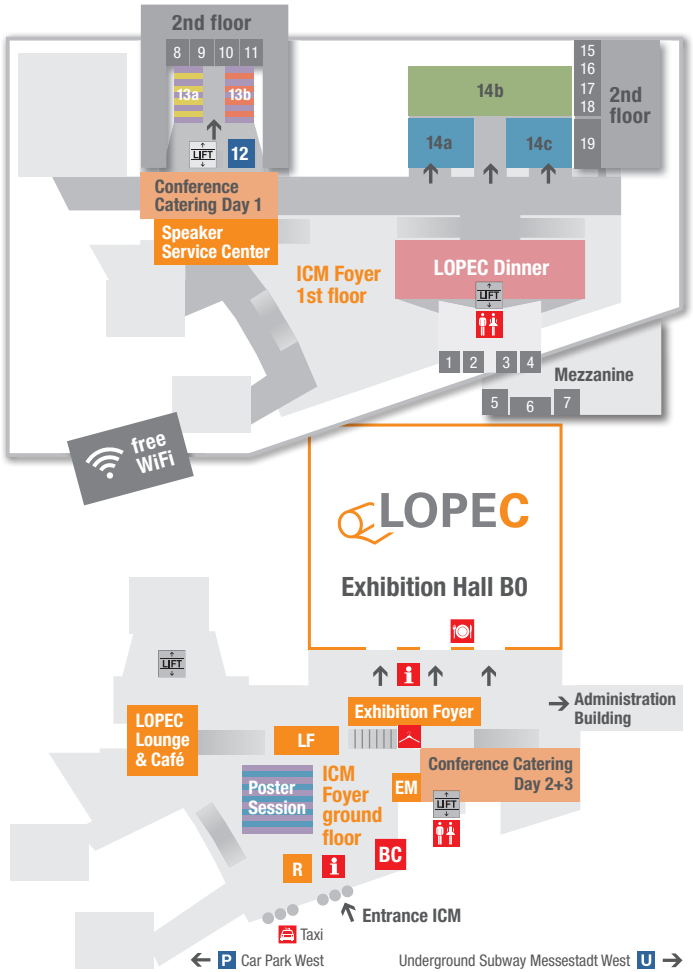

Floorplan

ICM Foyer, ground floor

- R** Registration
- LF** LOPEC Forum
- EM** Exhibition Management
- Café** Café
- i** Information
- BC** Business Center
- BC** Cloakroom & luggage storage

ICM Foyer, 1st floor

- Plenary Session** Room 14b
- Business Conference** Room 13b
- Technical Conference** Room 13a+b
- Short Courses** Room 13a
- Scientific Conference** Room 14a+c
- Press Lounge** Room 12

1st & 2nd floor – Meeting Rooms

- | | | | |
|-------------------|--------------|----------------|---------------|
| 1 Starnberger See | 5 Würthsee | 9 Zugspitze | 16 Kochelsee |
| 2 Ammersee | 6 Staffelsee | 10 Watzmann | 17 Eibsee |
| 3 Chiemsee | 7 Pilsensee | 11 Wendelstein | 18 Schliersee |
| 4 Tegernsee | 8 Rotwand | 15 Walchensee | 19 Königssee |